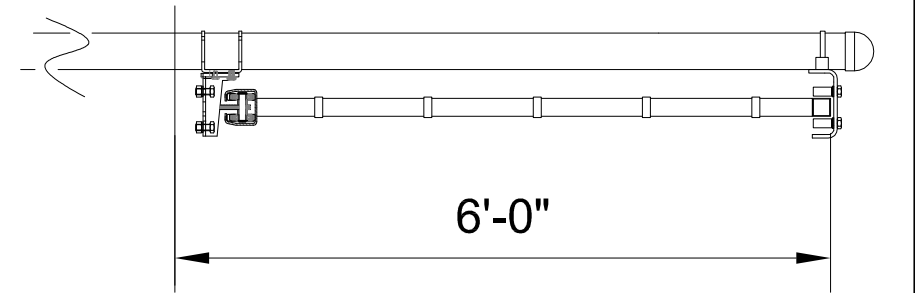

- Dimension A (See Notes)
- 32' opening = 33'2"
 - 33' opening = 34'2"
 - 34' opening = 35'2"
 - 35' opening = 36'2"

Notes

- Dimension A inside of post to inside of post is equal to the desired clear opening plus 14"
- Counterbalance posts are set 7'6" on center.

32'-35' opening x 6 High Boss Gate LG Series

Project :

Approved by: _____

Date: _____ / _____ / _____