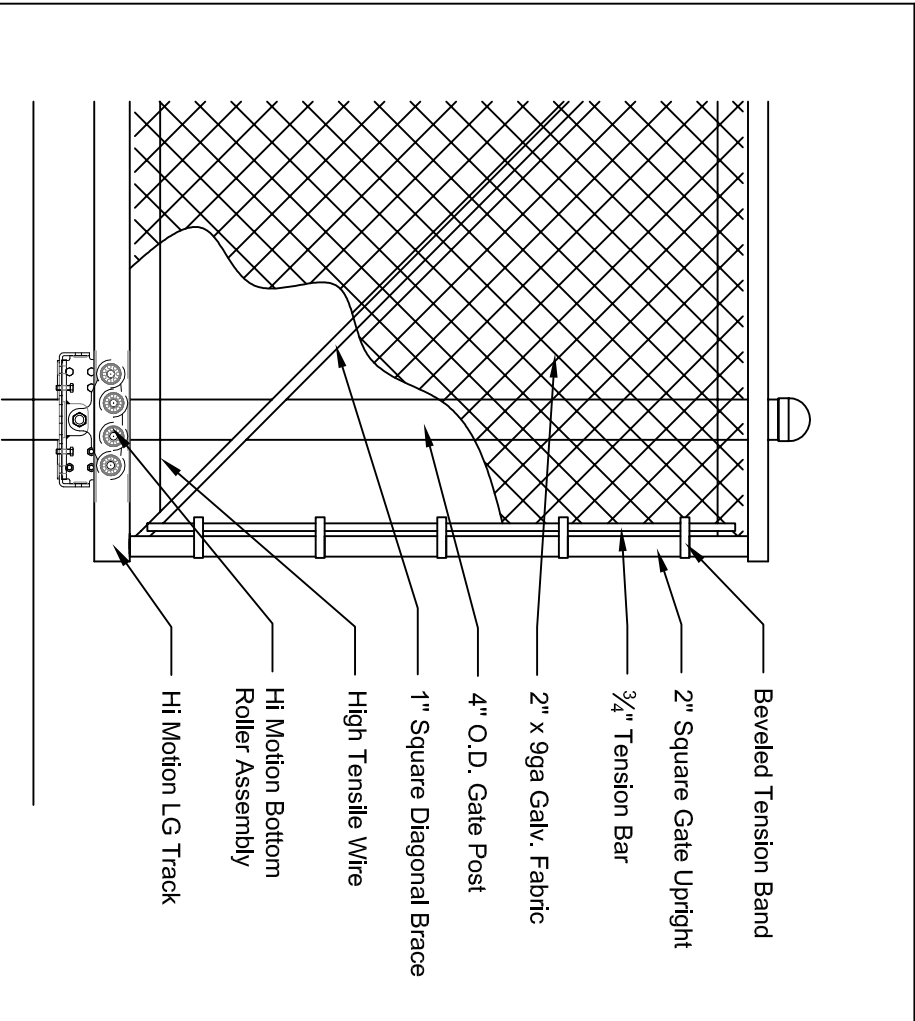

- Dimension A (See Notes)
- 32' opening = 33'2"
 - 33' opening = 34'2"
 - 34' opening = 35'2"
 - 35' opening = 36'2"

Notes

- Dimension A inside of post to inside of post is equal to the desired clear opening plus 14"
- Counterbalance posts are set 7'6" on center.

32'-35' opening x 6 High Boss Gate LG Series

Project :

Approved by: _____

Date: _____ / _____ / _____